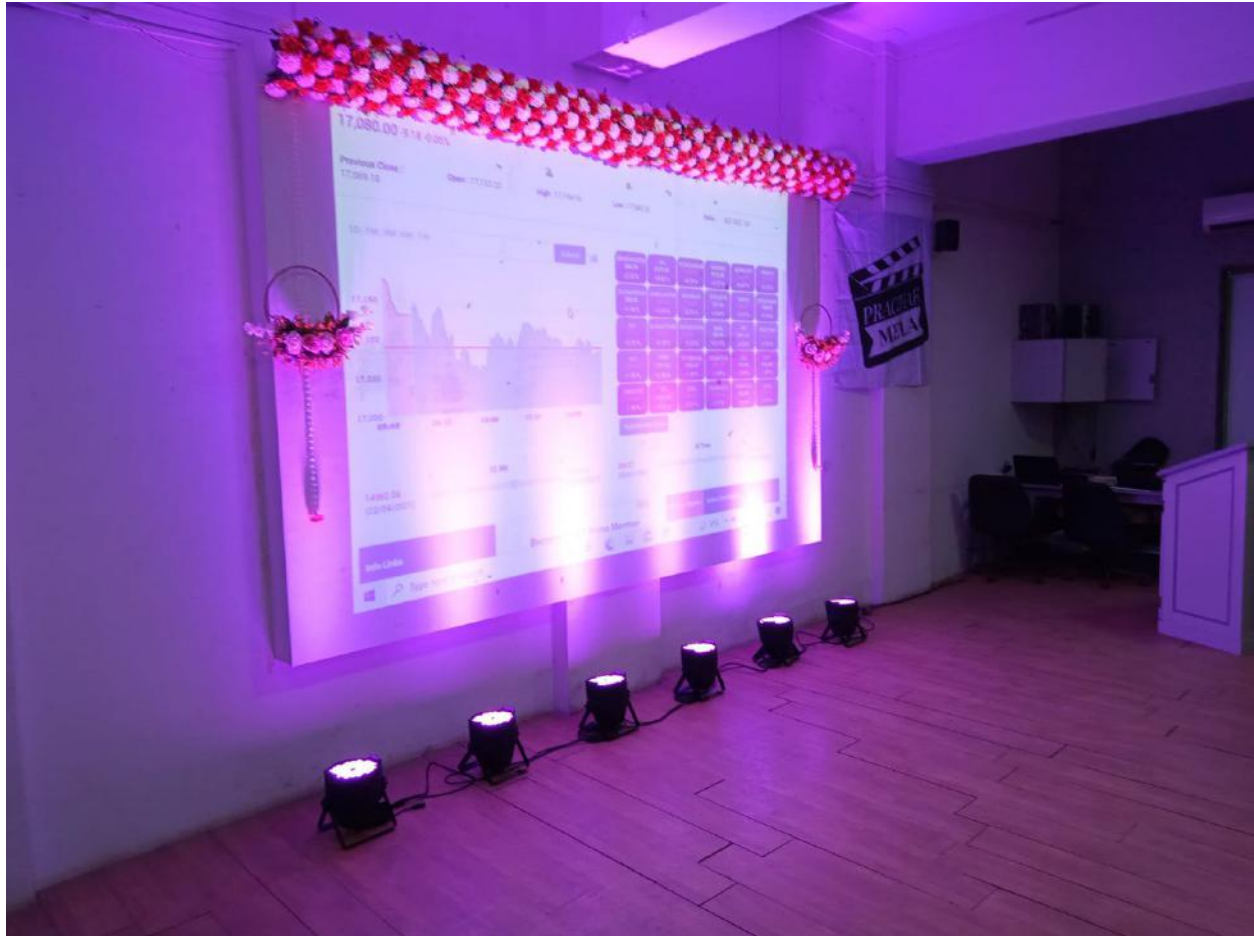

SHRI CHINAI COLLEGE OF COMMERCE AND ECONOMICS

Dr. Radhakrishnan Marg, Andheri East Mumbai-400069

AUDITORIUM WITH ICT ENABLE FACILITIES FIRST FLOOR

Mumbai, Maharashtra, भारत

3, Pathanwadi Rd, near हुमेरा पार्क, Malad, Pathan Wadi, Malad East,
Mumbai, Maharashtra 400097, भारत